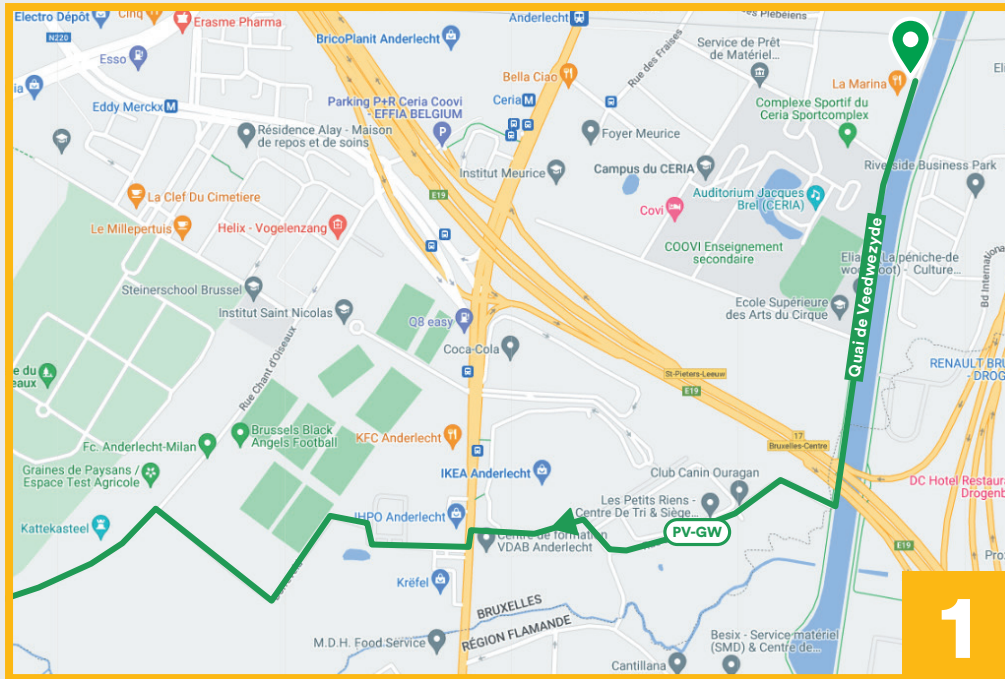

# Pedal along the canal

BIKE FOR  
BRUSSELS

 18km  1h15min  77m

 Starting point: CERIA

Cycle from the COOVI campus to the Erasmus Hospital, along the Flemish border. Cheer on R.S.C. Anderlecht, fill your drinks bottle at the Brussels Beer Project on the canal and take a dip in the FLOW outdoor swimming pool.

Discover the highlights and download the itinerary here.

This route uses the RCRs.

JOIN  
THE MOVE

[mobilite-mobiliteit.brussels](https://mobilite-mobiliteit.brussels)

BRUSSELS MOBILITY  
BRUSSELS REGIONAL PUBLIC SERVICE