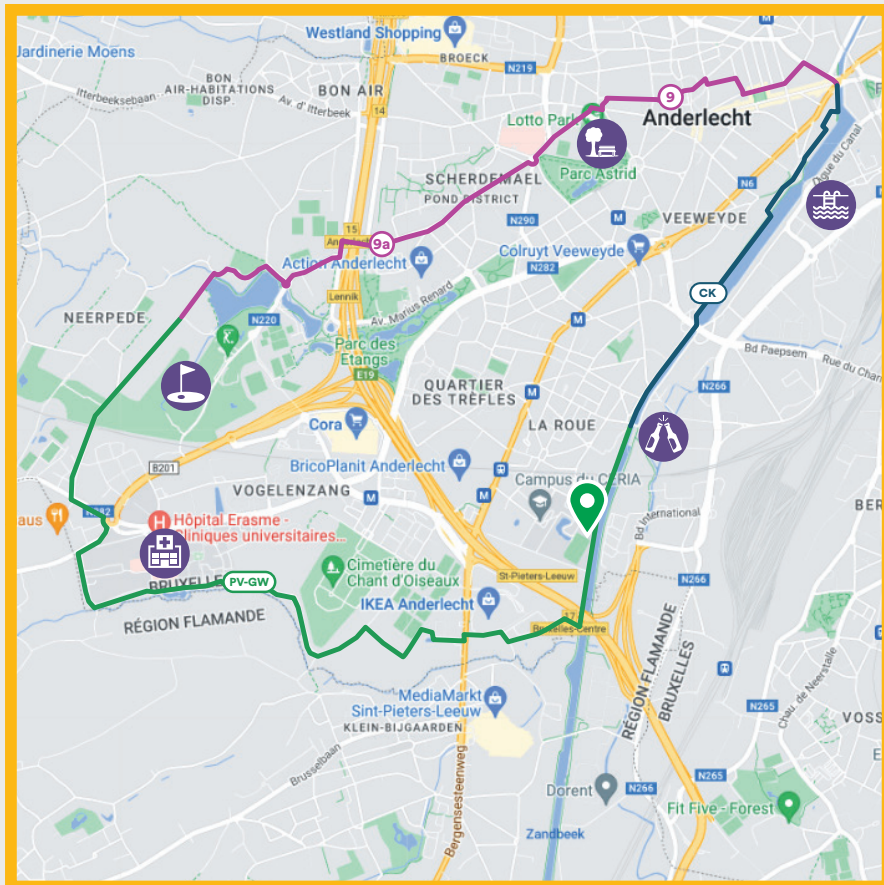

# Pedal along the canal

BIKE FOR  
BRUSSELS

 18km  1h15min  77m

 Starting point: CERIA

Cycle from the COOVI campus to the Erasmus Hospital, along the Flemish border. Cheer on R.S.C. Anderlecht, fill your drinks bottle at the Brussels Beer Project on the canal and take a dip in the FLOW outdoor swimming pool.

Discover the highlights and download the itinerary here.

This route uses the RCRs.

JOIN  
THE MOVE

[mobilite-mobiliteit.brussels](https://mobilite-mobiliteit.brussels)

BRUSSELS MOBILITY  
BRUSSELS REGIONAL PUBLIC SERVICE