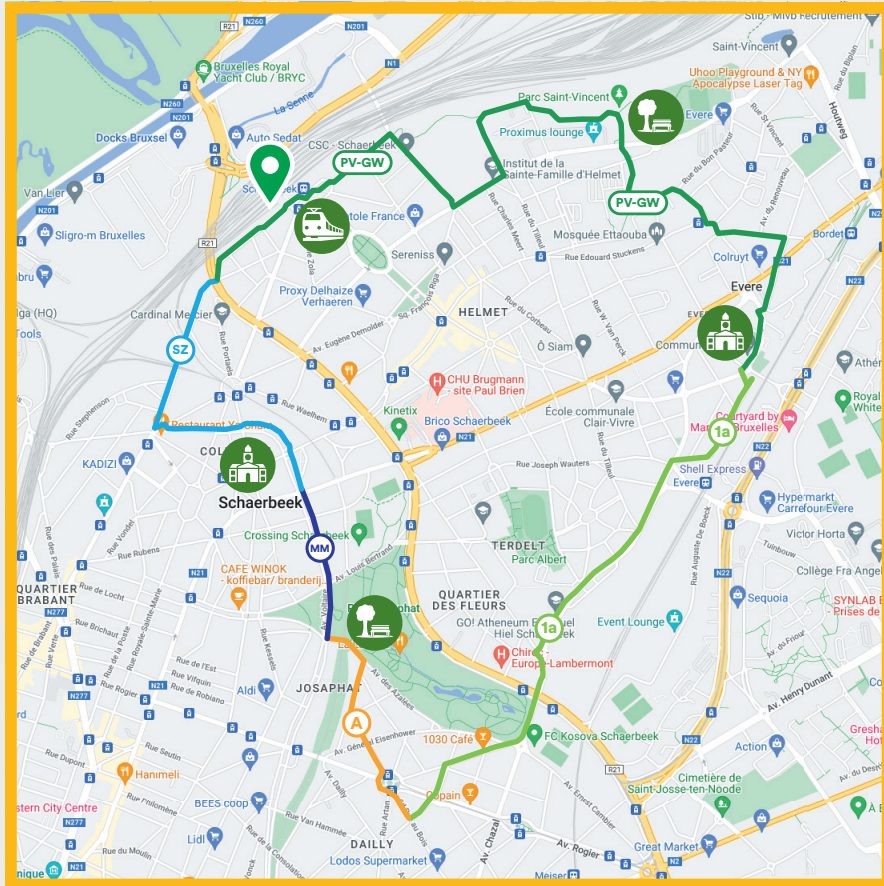

The Far North

9km 40min 60m

Starting point: gare de Schaerbeek

This Bike Route takes you on an expedition to the north of the city! We start at Schaerbeek station, cycle towards Evere, stop at the lovely square next to Schaerbeek town hall, and end the route back at Schaerbeek station.

Discover the highlights and download the itinerary here.

This route uses the RCRs.

JOIN
THE MOVE

mobilite-mobiliteit.brussels

BRUSSELS MOBILITY
BRUSSELS REGIONAL PUBLIC SERVICE